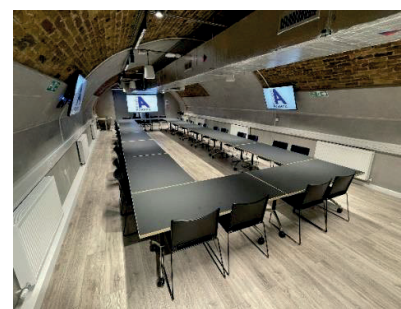

King's Academy Room Capacity Chart

Training Rooms	Details of Room	Sqm	Theatre	U-Shape	Boardroom	Horseshoe	Cabaret
Clinical Skills 1	<i>Training Room</i>	41.6	22	10	12	19	N/A
Clinical Skills 2	<i>Training Room</i>	41.9	20	8	10	15	N/A
Arch Conference Room 1	<i>Training Room</i>	86.9	77 (max. 89)	30	32	32	22 (3 pods of 6, 1 pod of 4)
Arch Conference Room 2	<i>Training Room</i>	86.4	86 (max.112)	28	32	42	24 (4 pods of 6)
Arch Conference Room 3	<i>Training Room</i>	86.4	86 (max.112)	28	32	42	24 (4 pods of 6)