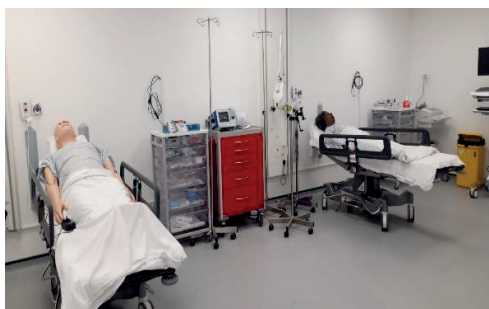

King's Academy Room Capacity Chart

Training Rooms	Details of Room	Sqm	Theatre	U-Shape	Boardroom	Horseshoe	Cabaret
Clinical Skills 1	<i>Training Room</i>	41.6	22	10	12	19	N/A
Clinical Skills 2	<i>Training Room</i>	41.9	20	8	10	15	N/A
Arch Conference Room 1	<i>Training Room</i>	86.9	77 (max. 89)	30	32	32	22 (3 pods of 6, 1 pod of 4)
Arch Conference Room 2	<i>Training Room</i>	86.4	86 (max.112)	28	32	42	24 (4 pods of 6)
Arch Conference Room 3	<i>Training Room</i>	86.4	86 (max.112)	28	32	42	24 (4 pods of 6)