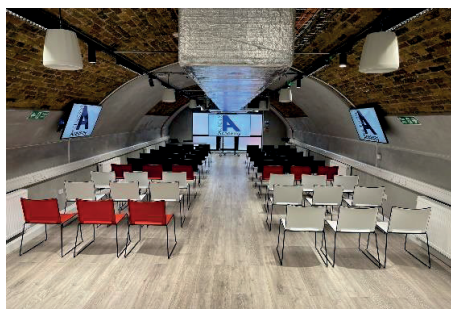

King's Academy Room Capacity Chart

Training Rooms	Details of Room	Sqm	Theatre	U-Shape	Boardroom	Horseshoe	Cabaret
Clinical Skills 1	<i>Training Room</i>	41.6	22	10	12	19	N/A
Clinical Skills 2	<i>Training Room</i>	41.9	20	8	10	15	N/A
Arch Conference Room 1	<i>Training Room</i>	86.9	77 (max. 89)	30	32	32	22 (3 pods of 6, 1 pod of 4)
Arch Conference Room 2	<i>Training Room</i>	86.4	86 (max.112)	28	32	42	24 (4 pods of 6)
Arch Conference Room 3	<i>Training Room</i>	86.4	86 (max.112)	28	32	42	24 (4 pods of 6)